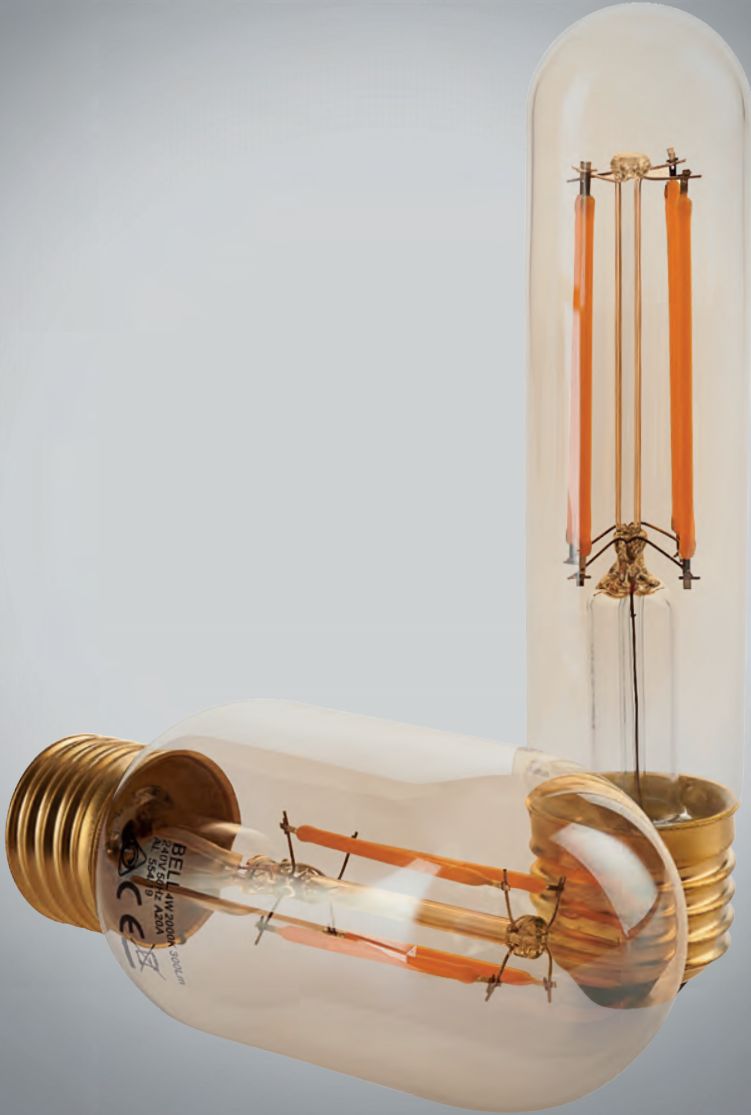

LED Vintage Candle

The LED Vintage Lamp has become one of the most recognisable lamp types on the market. Widely used in both the hospitality & domestic sectors, the LED Vintage Lamp combines a traditional look with the energy saving benefits of LED Lighting. The Vintage Candle is an ideal replacement for inefficient light sources in wall lights and chandeliers.

Ultra Warm White

BC & ES H 92mm Ø35mm

SBC & SES H 96mm Ø35mm

Code	Lamp Type	CCT	Lm	Dim	V	Hours
Non Dimmable						
60807	3.3W LED Vintage Candle Non Dim - BC	2200K	365	Non Dim	240	15000
60808	3.3W LED Vintage Candle Non Dim - SBC	2200K	365	Non Dim	240	15000
60809	3.3W LED Vintage Candle Non Dim - SES	2200K	365	Non Dim	240	15000
60810	3.3W LED Vintage Candle Non Dim - ES	2200K	365	Non Dim	240	15000
Dimmable						
60811	3.3W LED Vintage Candle Dimmable - BC	2200K	365	Dim	240	15000
60812	3.3W LED Vintage Candle Dimmable - SBC	2200K	365	Dim	240	15000
60813	3.3W LED Vintage Candle Dimmable - SES	2200K	365	Dim	240	15000
60814	3.3W LED Vintage Candle Dimmable - ES	2200K	365	Dim	240	15000

LED Vintage Squirrel Cage

The LED Vintage Lamp has become one of the most recognisable lamp types on the market. Widely used in the hospitality sector and domestically alike, the LED Vintage Lamp combines a traditional look with the energy saving benefits of LED Lighting. The universally used Squirrel Cage provides a warm white glow ideal when creating mood lighting.

LED Vintage Tubular

The LED Vintage Lamp has become one of the most recognisable lamp types on the market. Widely used in the hospitality sector and domestically alike, the LED Vintage Lamp combines a traditional look with the energy saving benefits of LED Lighting. The Vintage Tubular's can provide a distinctive look when illuminated in any bar or restaurant.